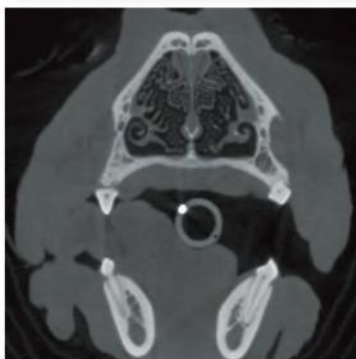

THE WORLD'S  
MOST ADVANCED  
IMAGING...

SAFER  
AND  
BETTER

VIMAGO™

ROBOTIC  
HDCT  
High Definition Computed Tomography™

*Passion to Care. Mission to Cure.*

1945 Contra Costa Blvd Suite B  
Pleasant Hill CA 94523

(925) 265.8385

[www.veterinaryhealingandimaging.com](http://www.veterinaryhealingandimaging.com)

*Axial view of lungs  
shown in 3D*

*Axial view of canine  
sinus/skull*

*Coronal view of lungs*

*Brain with  
contrast in 3D*

## ROBOTIC HDCT

High Definition Computed Tomography™

HDCT™, High Definition Computed Tomography, is a fast method of getting detailed, 3-dimensional imaging of your pet. Our practice uses HDCT™ studies to diagnose and rule out a vast array of conditions as well as to plan surgery and even perform intraoperative and interventional procedures. HDCT™ is capable of producing imaging studies with resolution more than 30x higher than conventional CT imaging while using up to 85% less radiation. Less radiation not only vastly reduces the risks of radiation damage to your pet, it also allows for our veterinary technicians and doctors to be with our patients during the entire study — enhancing both patient safety and the quality of the images.

Our Vimago Robotic HDCT™ system can scan as much of your pet as needed so we can optimally diagnose and treat with the greatest confidence. We can also use the system as a fluoroscopy platform allowing us to see real time, moving, x-ray images to help with diagnosis and aid us in minimally invasive procedures.