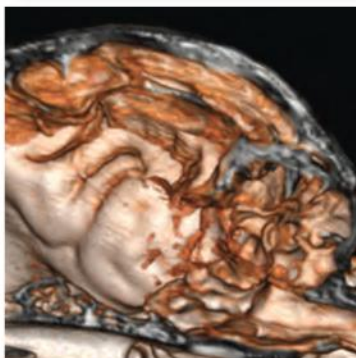

THE WORLD'S  
MOST ADVANCED  
IMAGING...

SAFER  
AND  
BETTER

VIMAGO™

ROBOTIC  
HDCT  
High Definition Computed Tomography™

*Passion to Care. Mission to Cure.*

1945 Contra Costa Blvd Suite B  
Pleasant Hill CA 94523

(925) 265.8385

[www.veterinaryhealingandimaging.com](http://www.veterinaryhealingandimaging.com)

*Axial view of lungs  
shown in 3D*

*Axial view of canine  
sinus/skull*

*Coronal view of lungs*

*Brain with  
contrast in 3D*

## ROBOTIC HDCT

High Definition Computed Tomography™

HDCT™, High Definition Computed Tomography, is a fast method of getting detailed, 3-dimensional imaging of your pet. Our practice uses HDCT™ studies to diagnose and rule out a vast array of conditions as well as to plan surgery and even perform intraoperative and interventional procedures. HDCT™ is capable of producing imaging studies with resolution more than 30x higher than conventional CT imaging while using up to 85% less radiation. Less radiation not only vastly reduces the risks of radiation damage to your pet, it also allows for our veterinary technicians and doctors to be with our patients during the entire study — enhancing both patient safety and the quality of the images.

Our Vimago Robotic HDCT™ system can scan as much of your pet as needed so we can optimally diagnose and treat with the greatest confidence. We can also use the system as a fluoroscopy platform allowing us to see real time, moving, x-ray images to help with diagnosis and aid us in minimally invasive procedures.